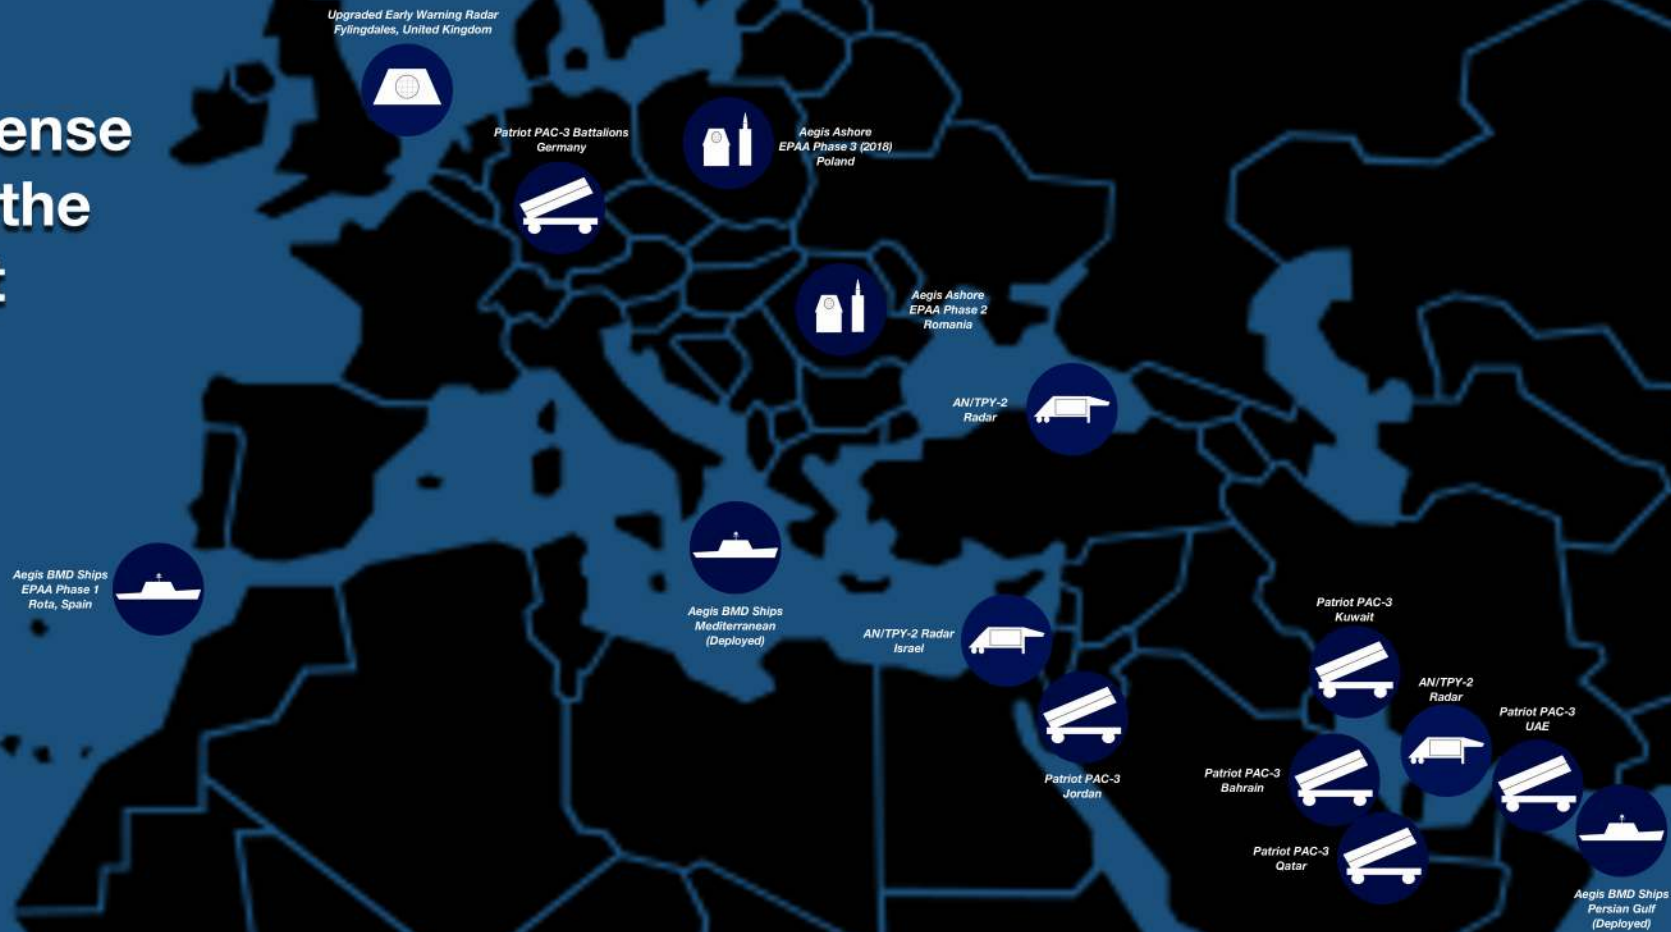

Upgraded Early Warning Radar
Thule, Greenland

U.S. Missile Defense in Europe and the Middle East

Aegis Ashore
Romania, EPAA Phase 2
Poland, EPAA Phase 3
2018)

Aegis BMD Ships
Rota, Spain - 4
(EPAA Phase 1)
Persian Gulf
(Deployed)
Mediterranean
(Deployed)

Patriot (PAC-3)
Germany
Jordan
Kuwait
Bahrain
Qatar
UAE

Sensors
Thule Air Base, Greenland
RAF Fylingdales, UK

AN/TPY-2 Radar
Kurecik Air Force Base, Turkey
Negev Desert, Israel
Persian Gulf